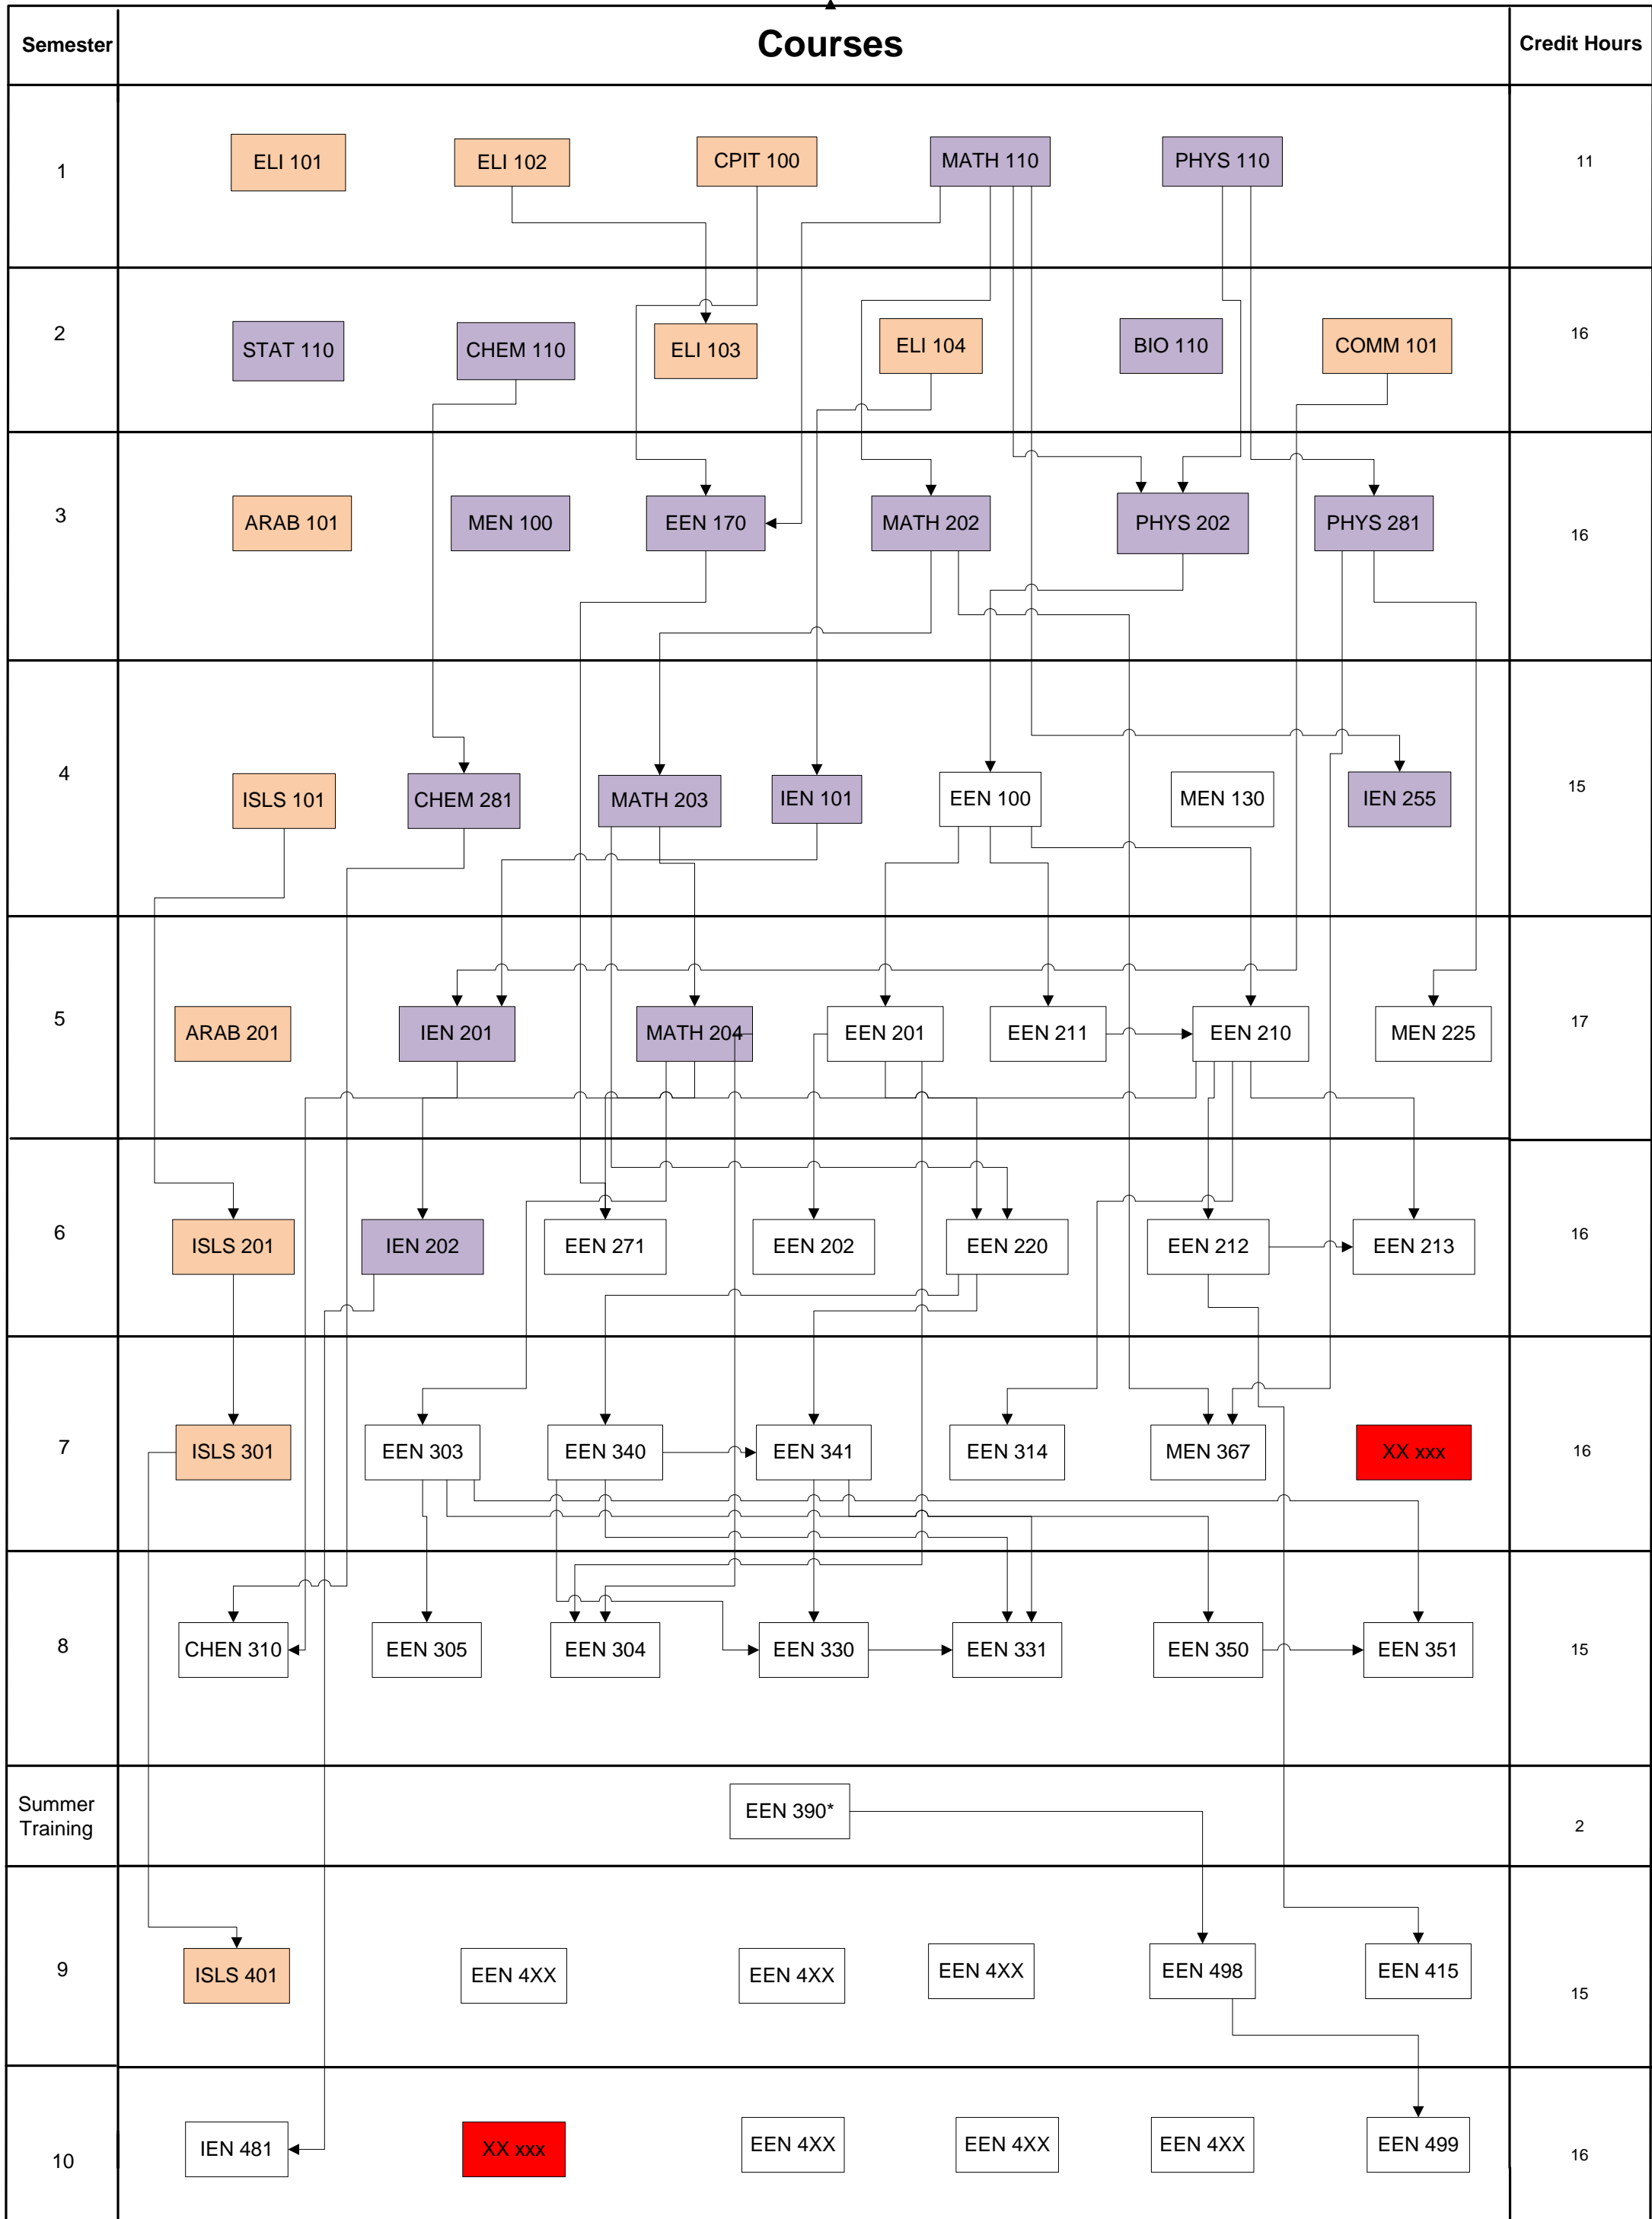

Flow Chart for the New Electrical Engineering Program

Legend:

EEN XXX - Electrical Engineering Group Elective

* Completed at least 110 CU

- University Requirements
- Faculty Requirements
- Department Requirements
- Selected from outside the faculty

S
R
 Taken Studying Registered